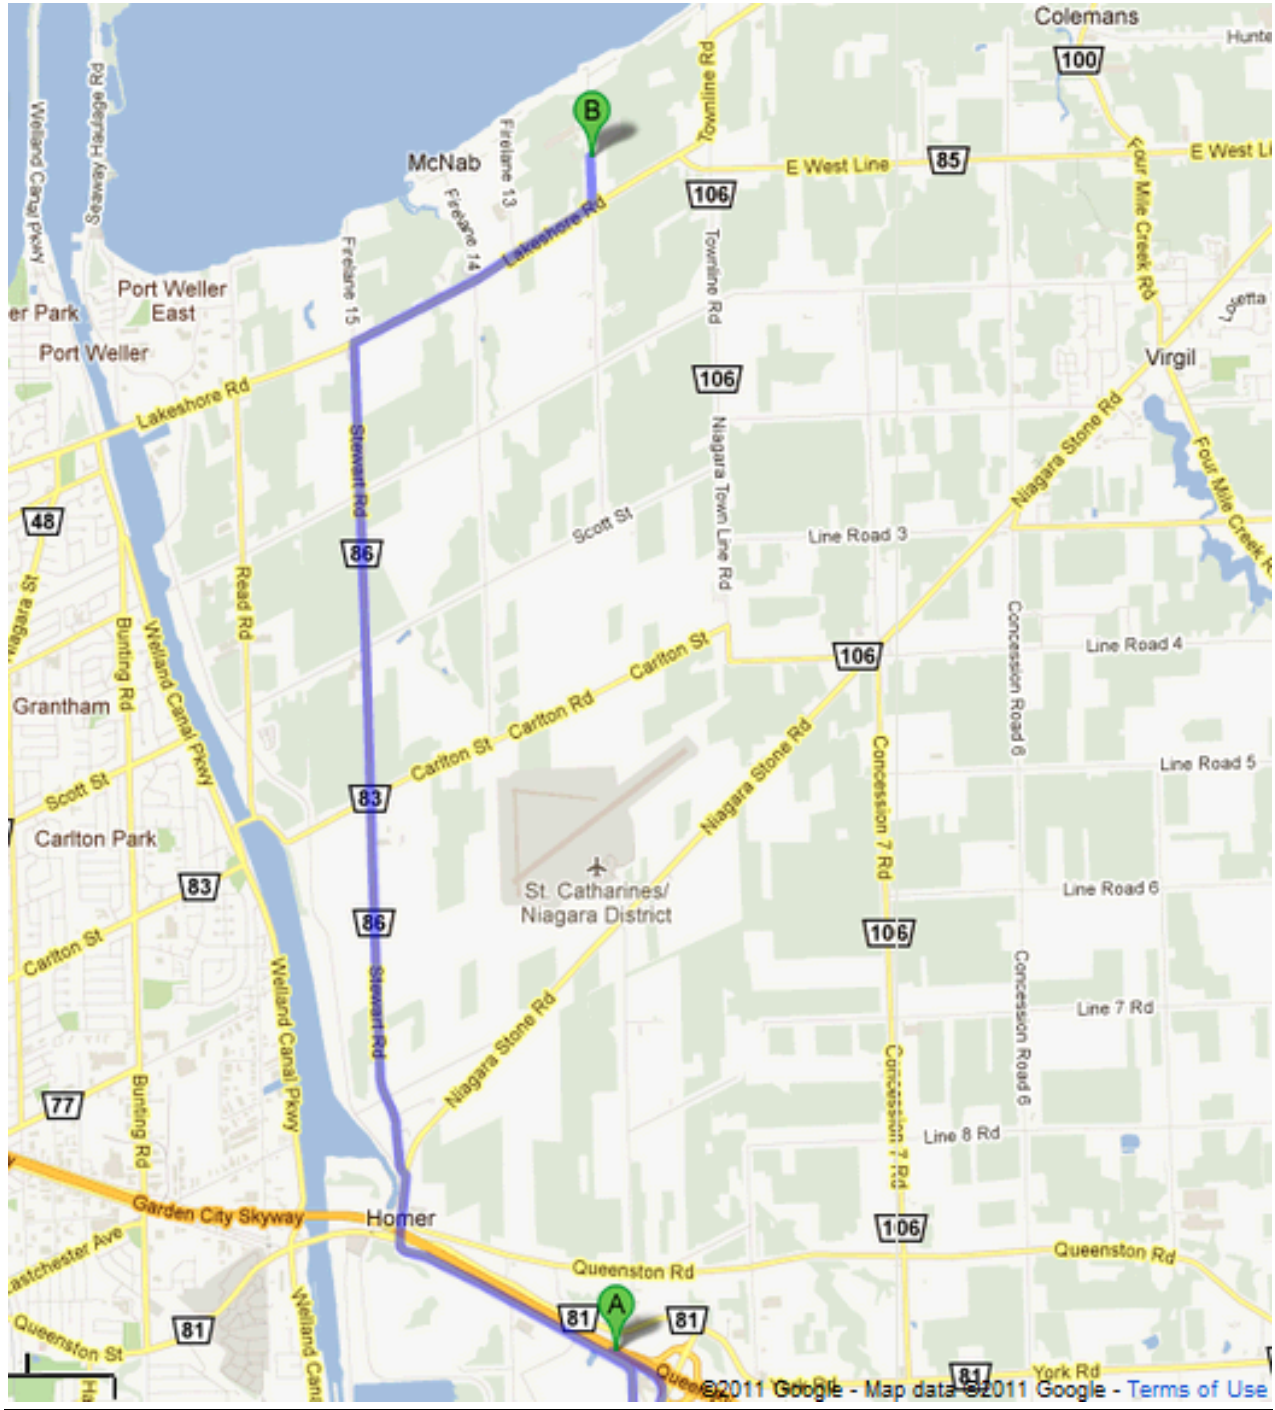

DIRECTIONS TO MEYERS FARMS

1444 Irvine Rd. Niagara-on-the Lake, ON, CA L0S 1J0

QEW SOUTHBOUND--

AFTER CROSSING THE SKYWAY BRIDGE TAKE FIRST

EXIT AT GLENDALE AVENUE

MERGE ONTO GLENDALE AVENUE

AT THE FIRST SET OF LIGHTS

TURN RIGHT ONTO SOUTH SERVICE ROAD (TAYLOR
ROAD)

CONTINUE THROUGH THE SET OF LIGHTS UNDER
SKYWAY BRIDGE AND THEN

TURN LEFT ONTO STEWART ROAD. FOLLOW STEWART
TO THE END THEN

TURN RIGHT ONTO LAKESHORE ROAD, AFTER 1.5 KM

TURN LEFT ONTO IRVINE RD. (FIRELANE 12)

WE ARE ON THE LEFT HAND SIDE OF ROAD

TAKE THE FIRST DRIVEWAY AND FOLLOW IT IN